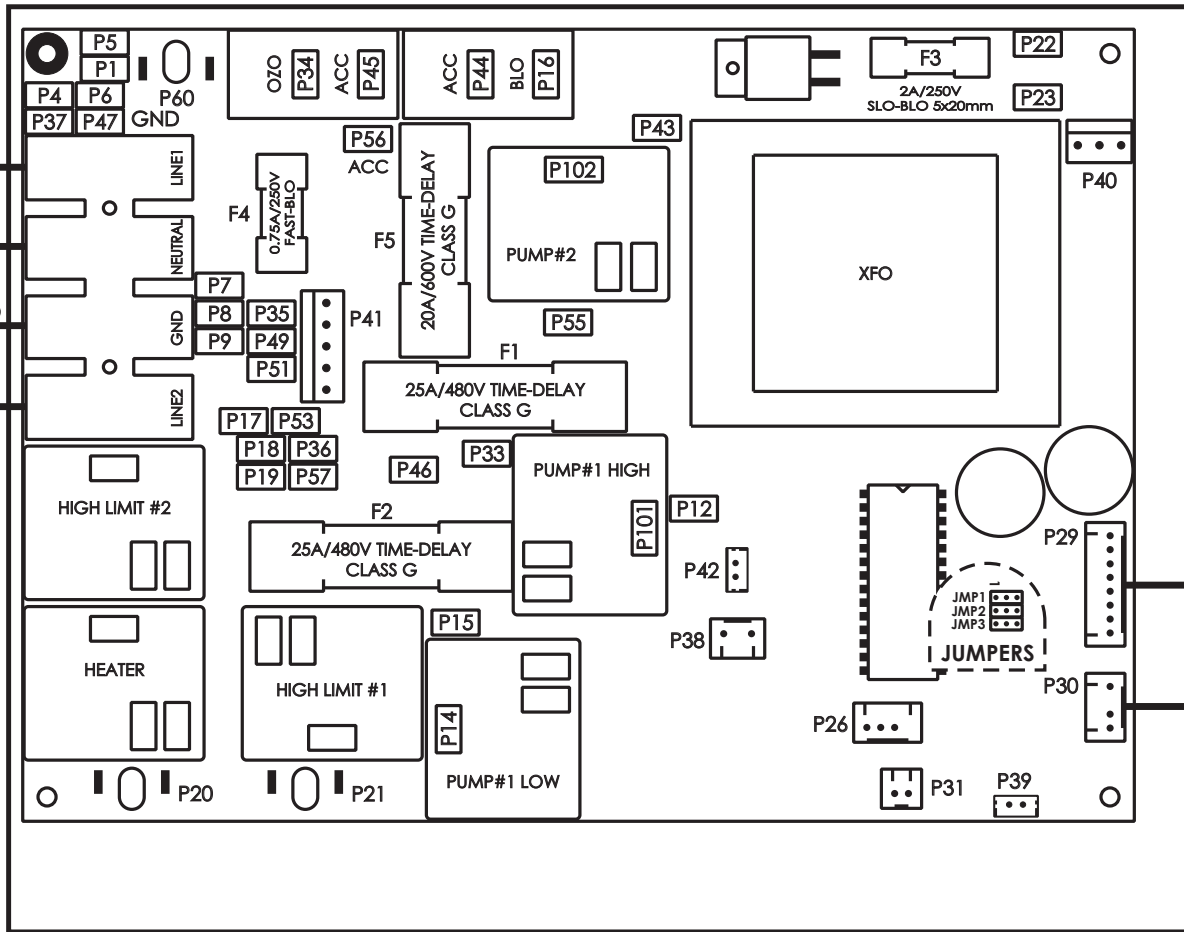

MODEL NUMBER:  
 SC-MP-P122-P212-B1-O1-CP1  
 -AU11-LS-H4.0-U-JJC-NE-SBD  
 14012-01B

INPUT  
 240VAC  
 60Hz

LINE1  
 NEUTRAL  
 GROUND  
 LINE2

JUMPER SETTINGS

JMP1	[Symbol]	= K-9, K-18, K-19	[Symbol]	= K-35
JMP2	[Symbol]	= BLOWER INSTALLED	[Symbol]	= BLOWER NOT INSTALLED
JMP3	[Symbol]	= CIRC PUMP INSTALLED	[Symbol]	= CIRC PUMP NOT INSTALLED

PUMP #1 CONNECTOR

VOLTAGE	120V	240V
GREEN / GROUND	P4	P4
WHITE / COM	P7	P18
BLACK / LOW SPEED	P14	P14
RED / HIGH SPEED	P101	P101

PUMP #2 CONNECTOR

VOLTAGE	120V	240V
GREEN / GROUND	P6	P6
WHITE / COM	P9	P17
BLACK / LINE	P102	P102