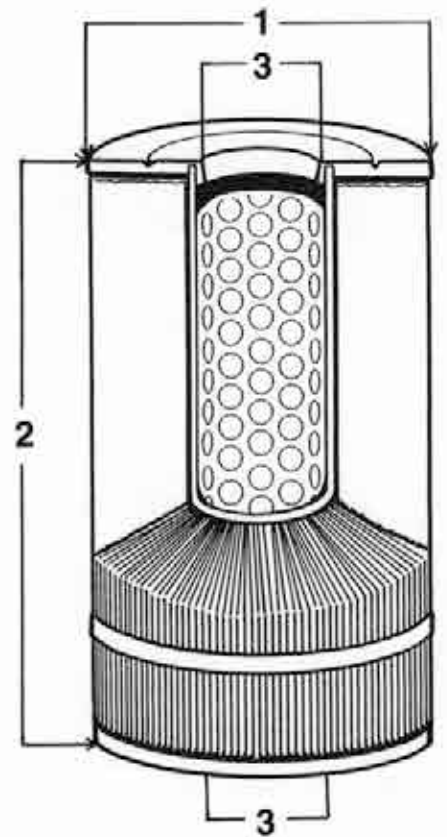

# HOW TO FIND A FILTER CARTRIDGE REPLACEMENT USING THE UNICEL REPLACEMENT GUIDE

1. Measure the outside diameter of the cartridge (in inches, +/- 1/32").
2. Measure the cartridge length (in inches, +/- 1/16") including end caps but excluding any handles or other extensions. Unicel recommends measuring through the center (if possible) rather than along the outside edge.
3. Identify the cartridge outside edge end cap configuration using the chart on the opposing page. If the top and/or bottom is "open," measure the inside diameter (in inches, +/- 1/32") of the top and/or bottom.
4. Record the OEM name and model of the filter the cartridge came out of (if possible).
5. Count the number of pleats (+/- 2) and note whether there is a center core or not.