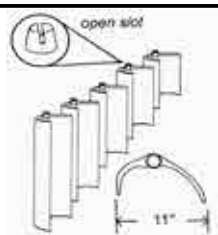

FG-1000

Vertical DE Grids: Full

FG-100x