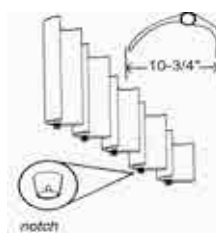

FG-10xx, FG-12xx

Sq. Ft.	Width	Length	Description	UNICEL P/N
24	11"	12"	American, Hayward, Pac-Fab, Sta-Rite, Astral	FG-1002
36	11"	18"	American, Hayward, Pac-Fab, Sta-Rite, Astral, Waterway, Jacuzzi	FG-1003
48	11"	24"	American, Hayward, Pac-Fab, Sta-Rite, Jandy, Astral, Waterway, Jacuzzi	FG-1004
60	11"	30"	American, Hayward, Pac-Fab, Sta-Rite, Jandy, Astral, Waterway, Jacuzzi	FG-1005
72	11"	36"	American, Hayward, Pac-Fab, Sta-Rite, Jacuzzi	FG-1006
24	11"	12"	American, Hayward, Pac-Fab 7 full + 1 partial SET	FS-2002
36	11"	18"	American, Hayward, Pac-Fab 7 full + 1 partial SET	FS-2003
48	11"	24"	American, Hayward, Pac-Fab 7 full + 1 partial SET	FS-2004
60	11"	30"	American, Hayward, Pac-Fab 7 full + 1 partial SET	FS-2005
72	11"	36"	American, Hayward, Pac-Fab 7 full + 1 partial SET	FS-2006

Note: Collar has open slot (2 notches). Length is measured from one end of the grid to the other (collar not included).

24	10-3/4"	13-5/16"	Premier Atlas (right)	PG-1960
24	10-3/4"	13-5/16"	Premier Atlas (left)	PG-1961
36	10-3/4"	19-3/8"	Premier Atlas (right)	PG-1962
36	10-3/4"	19-3/8"	Premier Atlas (left)	PG-1963
48	10-3/4"	25-3/8"	Premier Atlas (right)	PG-1964
48	10-3/4"	25-3/8"	Premier Atlas (left)	PG-1965
60	10-3/4"	31-5/16"	Premier Atlas (right)	PG-1966
60	10-3/4"	31-5/16"	Premier Atlas (left)	PG-1967
72	10-3/4"	37-5/16"	Premier Atlas (right)	PG-1968
72	10-3/4"	37-5/16"	Premier Atlas (left)	PG-1969

Note: Collar has single notch and is covered with a white adapter. Length is measured from collar notch to opposite end of grid

24	10-3/4"	13-1/2"	Premier Atlas, Swimrite	FG-1024
36	10-3/4"	19-5/8"	Premier Atlas, Swimrite	FG-1036
48	10-3/4"	25-5/8"	Premier Atlas, Swimrite	FG-1048
60	10-3/4"	31-3/4"	Premier Atlas, Swimrite	FG-1060
72	10-3/4"	37-3/4"	Premier Atlas, Swimrite	FG-1072

Note: Collar has single notch and is covered with a white adapter. Length is measured from collar notch to opposite end of grid.

24	10-3/4"	13-5/16"	Purex	FG-1224
36	10-3/4"	19-3/8"	Purex	FG-1236
48	10-3/4"	25-3/8"	Purex	FG-1248
60	10-3/4"	31-5/16"	Purex	FG-1260
72	10-3/4"	37-5/16"	Purex	FG-1272

Note: Collar has single notch and is covered with a black adapter. Length is measured from collar notch to opposite end of grid.